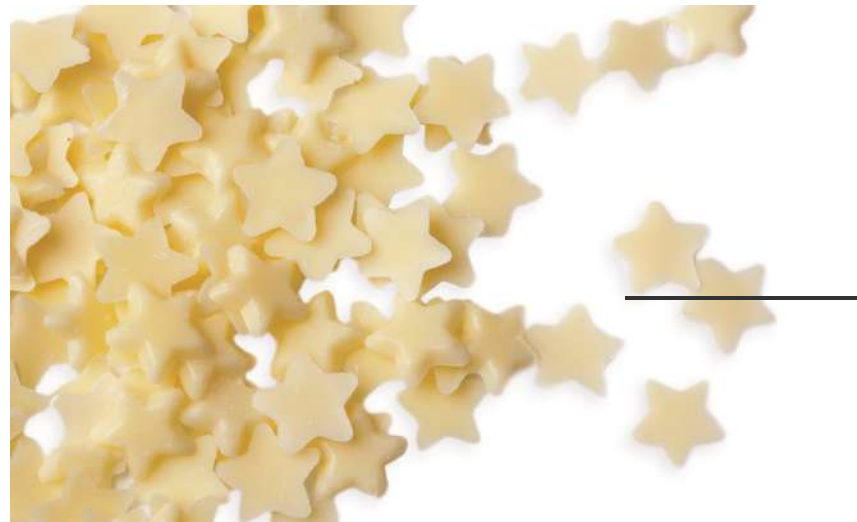

SPRINKLE STARS WHITE

0,6 Kg/ct
€ 12,45/ct

MINI PEARL ASSORTMENT

312 pz/ct
Mini pearl red (104 pcs)
Mini pearl pink (104 pcs)
Mini pearl white (104 pcs)
€ 37,01/ct
Ø 14 MM

SNOWBALL

40 pz/ct
€ 8,95/ct
€ 0,22/pz
Ø 30 MM